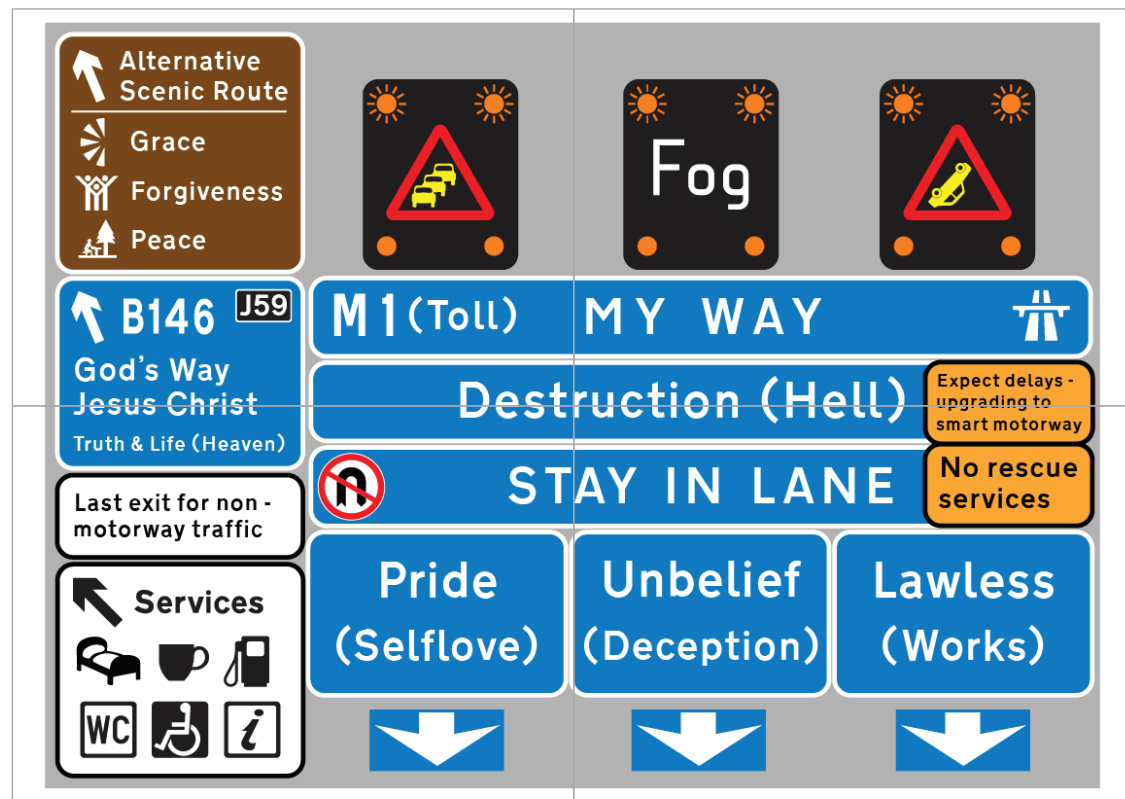

*Why is Jesus the only way?*

*Is it wise to ignore the signs?*

*Do all ways lead to God?*

*Where are you going?*

**Jesus said:  
'Enter by the narrow gate'**

NOTE: Print the four graphic panels 'Fit to paper' / 'Scale to fit' (around 95-97%) so the edge is not lost when trimmed.

**'For wide is the gate and broad is the way that leads to destruction, and there are many who go in by it...'**

**'Narrow is the gate and difficult is the way which leads to life, and there are few who find it.'**

Matthew 7 v13-14

*Is it wise  
to ignore  
the signs?*

*Where  
are you  
going?*

*Why is  
Jesus the  
only way?*

*Do all  
ways lead  
to God?*

Alternative  
Scenic Route

Grace

Forgiveness

**‘Narrow is the gate  
and difficult is the  
way which leads to  
life, and there are  
few who find it.’**

**Matthew 7 v13-14**