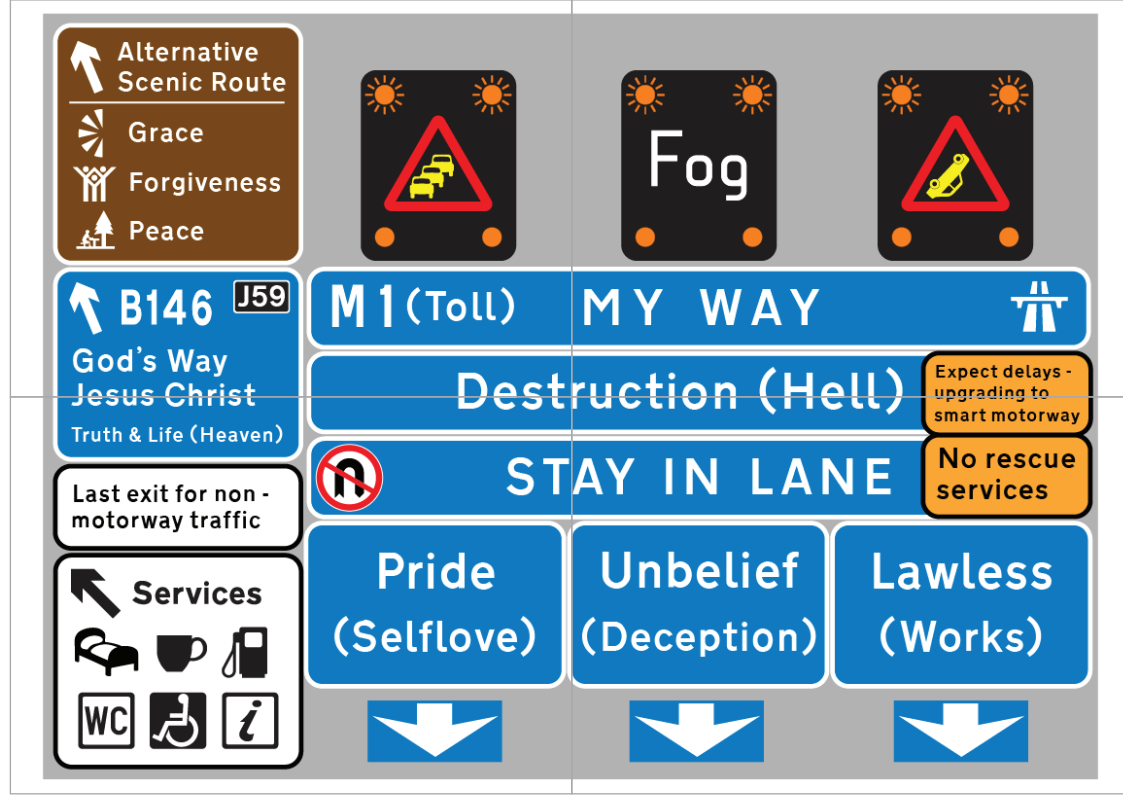

Why is Jesus the only way?

Is it wise to ignore the signs?

Do all ways lead to God?

Jesus said: 'Enter by the narrow gate'

Where are you going?

'For wide is the gate and broad is the way that leads to destruction, and there are many who go in by it...'

'Narrow is the gate and difficult is the way which leads to life, and there are few who find it.'
Matthew 7 v13-14

Jesus said, 'I am the way, and the truth, and the life; no one comes to the Father but through Me.'
John 14 v6

*Is it wise
to ignore
the signs?*

*Where
are you
going?*

*Why is
Jesus the
only way?*

*Do all
ways lead
to God?*

Alternative
Scenic Route

Grace

Forgiveness

Peace

**‘Narrow is the gate
and difficult is the
way which leads to
life, and there are
few who find it.’**

Matthew 7 v13-14

Jesus said, 'I am the way, and the truth, and the life; no one comes to the Father but through Me'.